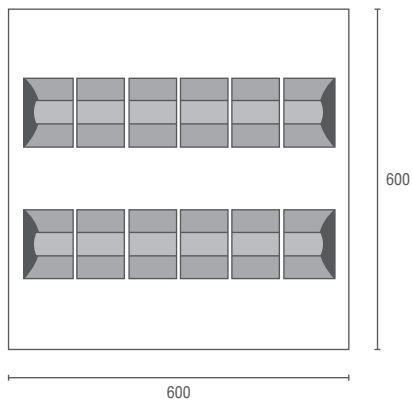

TROFFER 22

IP20

LED

DIM

600 x 600mm LED batten
Mounting method : recessed ceiling mounted. Powder coated steel housing
Standard finishes : matt white
IP Rating : IP20
Customized RAL upon request.
Dimmable driver available upon request.

TROFFER 22

Completed with Philips led module.
Integrated led driver.
Dimension in mm : 600 x 600 x 79

PHILIPS CERTAFLUX LED CRI 80

Wattage	Lumen	CCT	Beam Angle
25W	3100lm	3000K	120°
36W	4400lm	4000K	
		6500K	