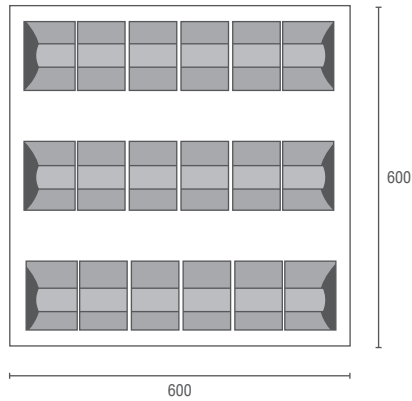

TROFFER 22T

IP20

LED

DIM

600 x 600mm LED batten
Mounting method : recessed ceiling mounted. Powder coated steel housing
Standard finishes : matt white
IP Rating : IP20
Customized RAL upon request.
Dimmable driver available upon request.

TROFFER 22T

Completed with Philips led module.
Integrated led driver.
Dimension in mm : 600 x 600 x 79

PHILIPS CERTAFLUX LED CRI 80

Wattage	Lumen	CCT	Beam Angle
37.5W	4650lm	3000K	120°
54W	6600lm	4000K	
		6500K	