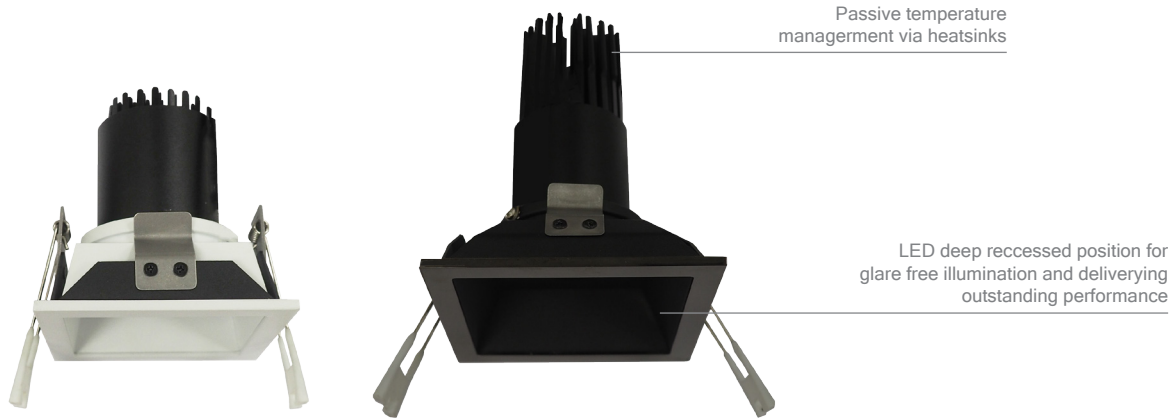

IP20 IP44  LED 0-10V DIM 

85mm and 100mm square downlight
 Mounting method : recessed ceiling mounted
 Material : die cast aluminium housing and trim
 Standard finishes : matt white / matt black / polished chrome / dark chrome / brushed bronze
 IP Rating : IP20 / IP44
 Accessories : clear glass / frosted glass / honeycomb louvre
 Customized RAL upon request.
 Dimmable driver available upon request.
 Emergency kit available upon request.

SQ85

Non-adjustable.
 Completed with Lumileds / Xicato replaceable led module.
 Remote led driver.
 Dimension in mm : 85 x 85 x 112 ; Cut Hole : 75 x 75

LUMILEDS LED CRI>80

Wattage	Lumen	CCT	BeamAngle
4.4W	500lm	2700K 3000K 4000K	25°

XICATO LED CRI>80

Wattage	Lumen	CCT	BeamAngle
8W	1000lm	2700K	25°
13W	1400lm	3000K	39°
		3500K	57°
		4000K	

SQ100

Non-adjustable.
 Completed with Lumileds / Xicato replaceable led module.
 Remote led driver.
 Dimension in mm : 100 x 100 x 117 ; Cut Hole : 90 x 90