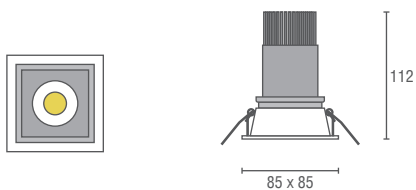

IP20 IP44  LED 0-10V DIM 

85mm and 100mm square downlight
 Mounting method : recessed ceiling mounted
 Material : die cast aluminium housing and trim
 Standard finishes : matt white / matt black / polished chrome / dark chrome / brushed bronze
 IP Rating : IP20 / IP44
 Accessories : clear glass / frosted glass / honeycomb louvre
 Customized RAL upon request.
 Dimmable driver available upon request.
 Emergency kit available upon request.

SQ85

Non-adjustable.
 Completed with Lumileds / Xicato replaceable led module.
 Remote led driver.
 Dimension in mm : 85 x 85 x 112 ; Cut Hole : 75 x 75

LUMILEDS LED CRI>80

Wattage	Lumen	CCT	BeamAngle
4.4W	500lm	2700K 3000K 4000K	25°

XICATO LED CRI>80

Wattage	Lumen	CCT	BeamAngle
8W	1000lm	2700K	25°
13W	1400lm	3000K	39°
		3500K	57°
		4000K	

SQ100

Non-adjustable.
 Completed with Lumileds / Xicato replaceable led module.
 Remote led driver.
 Dimension in mm : 100 x 100 x 117 ; Cut Hole : 90 x 90