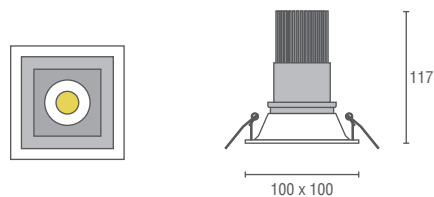

IP20 IP44  LED 0-10V DIM 

85mm and 100mm square downlight
 Mounting method : recessed ceiling mounted
 Material : die cast aluminium housing and trim
 Standard finishes : matt white / matt black / polished chrome / dark chrome / brushed bronze
 IP Rating : IP20 / IP44
 Accessories : clear glass / frosted glass / honeycomb louvre
 Customized RAL upon request.
 Dimmable driver available upon request.
 Emergency kit available upon request.

SQ85

Non-adjustable.
 Completed with Lumileds / Xicato replaceable led module.
 Remote led driver.
 Dimension in mm : 85 x 85 x 112 ; Cut Hole : 75 x 75

LUMILEDS LED CRI>80

Wattage	Lumen	CCT	BeamAngle
4.4W	500lm	2700K 3000K 4000K	25°

XICATO LED CRI>80

Wattage	Lumen	CCT	BeamAngle
8W	1000lm	2700K	25°
13W	1400lm	3000K	39°
		3500K	57°
		4000K	

SQ100

Non-adjustable.
 Completed with Lumileds / Xicato replaceable led module.
 Remote led driver.
 Dimension in mm : 100 x 100 x 117 ; Cut Hole : 90 x 90