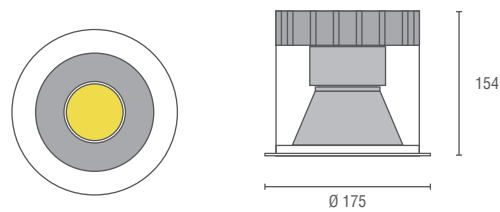

IP20 IP44  LED 0-10V 

Recessed downlight
Mounting method : recessed ceiling mounted
Material : aluminium housing and trim
Standard finishes : matt white / matt black
IP Rating : IP20 / IP44
Accessories : clear glass / frosted glass / honeycomb louve.
Customized RAL upon request.
Dimmable driver available upon request.
Emergency kit available upon request.

SPOTA MAXI

Non-adjustable.
Completed with Philips replaceable led module.
Remote led driver.
Dimension in mm : Ø226 x 148 ; Cut Hole : Ø195

PHILIPS LED CRI>80

Wattage	Lumen	CCT	BeamAngle
12W	1100lm	3000K	40°
22W	2000lm	4000K	60°
32W	3000lm		90°

SPOTA MIDI

Non-adjustable.
Completed with Philips replaceable led module.
Remote led driver.
Dimension in mm : Ø175 x 154 ; Cut Hole : Ø162

PHILIPS LED CRI>80

Wattage	Lumen	CCT	BeamAngle
12W	1100lm	3000K	40°
22W	2000lm	4000K	60°
32W	3000lm		90°

SPOTA MINI

Non-adjustable.
Completed with Philips replaceable led module.
Remote led driver.
Dimension in mm : Ø136 x 117 ; Cut Hole : Ø120

PHILIPS LED CRI>80

Wattage	Lumen	CCT	BeamAngle
12W	1100lm	3000K	40°
22W	2000lm	4000K	60°