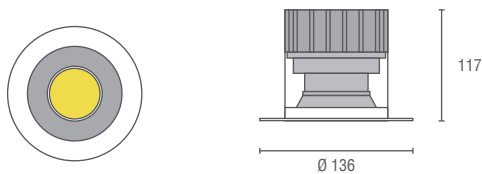

IP20 IP44  LED 0-10V 

Recessed downlight
Mounting method : recessed ceiling mounted
Material : aluminium housing and trim
Standard finishes : matt white / matt black
IP Rating : IP20 / IP44
Accessories : clear glass / frosted glass / honeycomb louve.
Customized RAL upon request.
Dimmable driver available upon request.
Emergency kit available upon request.

SPOTA MAXI

Non-adjustable.
Completed with Philips replaceable led module.
Remote led driver.
Dimension in mm : Ø226 x 148 ; Cut Hole : Ø195

PHILIPS LED CRI>80

Wattage	Lumen	CCT	BeamAngle
12W	1100lm	3000K	40°
22W	2000lm	4000K	60°
32W	3000lm		90°

SPOTA MIDI

Non-adjustable.
Completed with Philips replaceable led module.
Remote led driver.
Dimension in mm : Ø175 x 154 ; Cut Hole : Ø162

PHILIPS LED CRI>80

Wattage	Lumen	CCT	BeamAngle
12W	1100lm	3000K	40°
22W	2000lm	4000K	60°
32W	3000lm		90°

SPOTA MINI

Non-adjustable.
Completed with Philips replaceable led module.
Remote led driver.
Dimension in mm : Ø136 x 117 ; Cut Hole : Ø120

PHILIPS LED CRI>80

Wattage	Lumen	CCT	BeamAngle
12W	1100lm	3000K	40°
22W	2000lm	4000K	60°