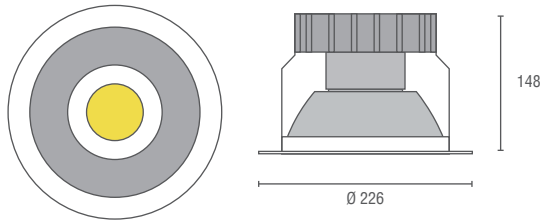

IP20 IP44  LED 0-10V 

Recessed downlight
Mounting method : recessed ceiling mounted
Material : aluminium housing and trim
Standard finishes : matt white / matt black
IP Rating : IP20 / IP44
Accessories : clear glass / frosted glass / honeycomb louve.
Customized RAL upon request.
Dimmable driver available upon request.
Emergency kit available upon request.

SPOTA MAXI

Non-adjustable.
Completed with Philips replaceable led module.
Remote led driver.
Dimension in mm : Ø226 x 148 ; Cut Hole : Ø195

PHILIPS LED CRI>80

Wattage	Lumen	CCT	BeamAngle
12W	1100lm	3000K	40°
22W	2000lm	4000K	60°
32W	3000lm		90°

SPOTA MIDI

Non-adjustable.
Completed with Philips replaceable led module.
Remote led driver.
Dimension in mm : Ø175 x 154 ; Cut Hole : Ø162

PHILIPS LED CRI>80

Wattage	Lumen	CCT	BeamAngle
12W	1100lm	3000K	40°
22W	2000lm	4000K	60°
32W	3000lm		90°

SPOTA MINI

Non-adjustable.
Completed with Philips replaceable led module.
Remote led driver.
Dimension in mm : Ø136 x 117 ; Cut Hole : Ø120

PHILIPS LED CRI>80

Wattage	Lumen	CCT	BeamAngle
12W	1100lm	3000K	40°
22W	2000lm	4000K	60°