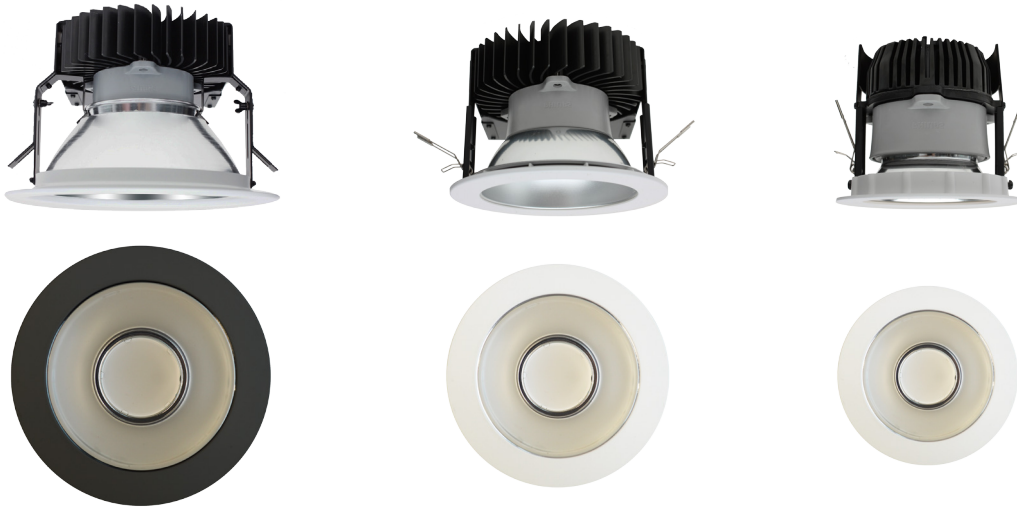

IP20 IP44  LED 0-10V 

Recessed downlight
Mounting method : recessed ceiling mounted
Material : aluminium housing and trim
Standard finishes : matt white / matt black
IP Rating : IP20 / IP44
Accessories : clear glass / frosted glass / honeycomb louve.
Customized RAL upon request.
Dimmable driver available upon request.
Emergency kit available upon request.

SPOTA MAXI

Non-adjustable.
Completed with Philips replaceable led module.
Remote led driver.
Dimension in mm : Ø226 x 148 ; Cut Hole : Ø195

PHILIPS LED CRI>80

Wattage	Lumen	CCT	BeamAngle
12W	1100lm	3000K	40°
22W	2000lm	4000K	60°
32W	3000lm		90°

SPOTA MIDI

Non-adjustable.
Completed with Philips replaceable led module.
Remote led driver.
Dimension in mm : Ø175 x 154 ; Cut Hole : Ø162

PHILIPS LED CRI>80

Wattage	Lumen	CCT	BeamAngle
12W	1100lm	3000K	40°
22W	2000lm	4000K	60°
32W	3000lm		90°

SPOTA MINI

Non-adjustable.
Completed with Philips replaceable led module.
Remote led driver.
Dimension in mm : Ø136 x 117 ; Cut Hole : Ø120

PHILIPS LED CRI>80

Wattage	Lumen	CCT	BeamAngle
12W	1100lm	3000K	40°
22W	2000lm	4000K	60°