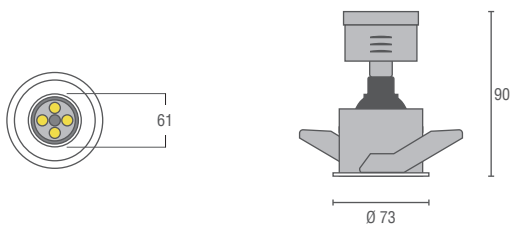

IP20 IP44 MR16 0-10V DIM

73mm accent downlight  
 Mounting method : recessed ceiling mounted  
 Material : die cast aluminium housing  
 Standard finishes : matt white / matt black / polished chrome / dark chrome / brushed bronze  
 IP Rating : IP20 / IP44  
 Lamp type : Gu5.3 lamp base for low voltage halogen lamp or led lamp  
 Accessories : clear glass / frosted glass / honeycomb louvre  
 Customized RAL upon request.  
 Dimmable driver available upon request.  
 Emergency kit available upon request.

## DEEP.MR16

Non-adjustable.  
 Completed with Gu5.3 lamp base for low voltage halogen lamp or led lamp.  
 Electronic transformer is not included.  
 Dimension in mm : Ø73 x 90 ; Cut hole : Ø67