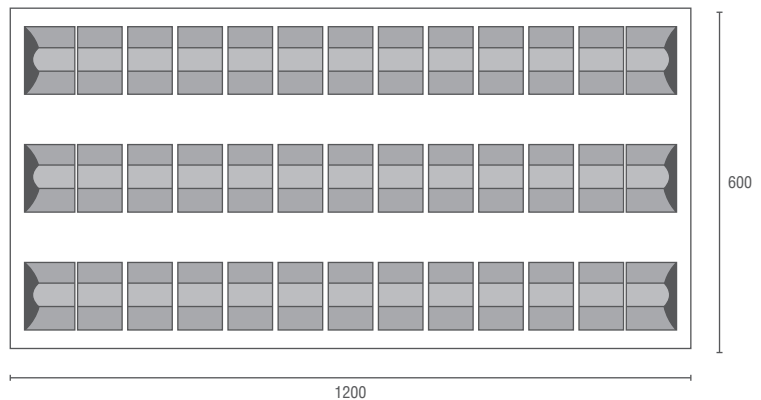

# TROFFER 24T

IP20

LED

DIM

1200 x 600mm LED batten  
Mounting method : recessed ceiling mounted. Powder coated steel housing  
Standard finishes : matt white  
IP Rating : IP20  
Customized RAL upon request.  
Dimmable driver available upon request.

## TROFFER 24T

Completed with Philips led module.  
Integrated led driver.  
Dimension in mm : 1200 x 600 x 79