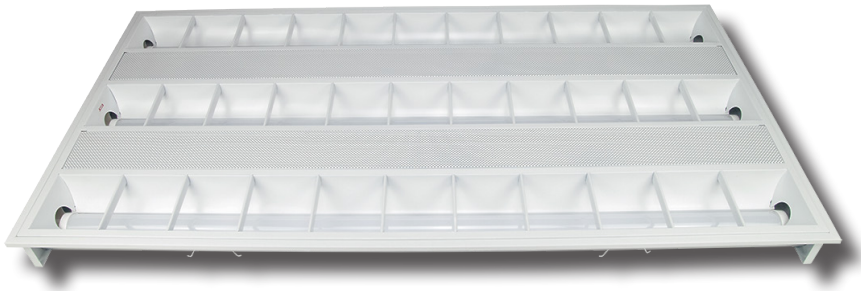

# TROFFER 24T

IP20

LED

DIM

1200 x 600mm LED batten  
Mounting method : recessed ceiling mounted. Powder coated steel housing  
Standard finishes : matt white  
IP Rating : IP20  
Customized RAL upon request.  
Dimmable driver available upon request.

## TROFFER 24T

Completed with Philips led module.  
Integrated led driver.  
Dimension in mm : 1200 x 600 x 79

### PHILIPS CERTAFLUX LED CRI 80

Wattage	Lumen	CCT	Beam Angle
75W	9300lm	3000K	120°
108W	13200lm	4000K 6500K	