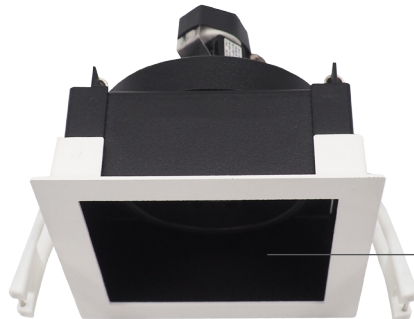

IP20 IP44 ADJ.   LED MR16 0-10V DIM 

Deep recessed lamp position
for good glare control

83mm adjustable square downlight
Mounting method : recessed ceiling mounted
Material : die cast aluminium housing and trim
Standard finishes : matt white / matt black / polished chrome / dark chrome / brushed bronze
IP Rating : IP20 / IP44
Accessories : clear glass / frosted glass / honeycomb louvre
Customized RAL upon request.
Dimmable driver available upon request.
Emergency kit available upon request.

SQ83

Adjustable $\pm 25^\circ$ tilting angle.
Completed with Lumileds / Xicato replaceable COB LED module.
Remote led driver.
Dimension in mm : 83 x 83 x 121 ; Cut hole : 77 x 77

LUMILEDS LED CRI>80

Wattage	Lumen	CCT	BeamAngle
8W	1000lm	2700K	24°
10W	1200lm	3000K 4000K 5000K	45°

XICATO LED CRI>80

Wattage	Lumen	CCT	BeamAngle
8W	1000lm	3000K	24°
10W	1200lm	4000K 5000K	45°

SQ83.MR16

Adjustable $\pm 25^\circ$ tilting angle.
Completed with GU5.3 lamp base for low voltage halogen lamp or led lamp.
Electronic transformer is not included.
Dimension in mm : 83 x 83 x 121 ; Cut hole : 77 x 77