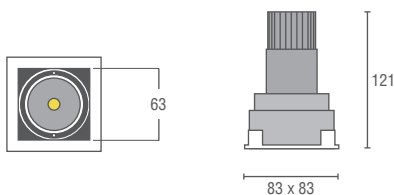

IP20 IP44 ADJ.   LED MR16 0-10V DIM 

Deep recessed lamp position
for good glare control

83mm adjustable square downlight
Mounting method : recessed ceiling mounted
Material : die cast aluminium housing and trim
Standard finishes : matt white / matt black / polished chrome / dark chrome / brushed bronze
IP Rating : IP20 / IP44
Accessories : clear glass / frosted glass / honeycomb louvre
Customized RAL upon request.
Dimmable driver available upon request.
Emergency kit available upon request.

SQ83

Adjustable $\pm 25^\circ$ tilting angle.
Completed with Lumileds / Xicato replaceable COB LED module.
Remote led driver.
Dimension in mm : 83 x 83 x 121 ; Cut hole : 77 x 77

LUMILEDS LED CRI>80

Wattage	Lumen	CCT	BeamAngle
8W	1000lm	2700K	24°
10W	1200lm	3000K 4000K 5000K	45°

XICATO LED CRI>80

Wattage	Lumen	CCT	BeamAngle
8W	1000lm	3000K	24°
10W	1200lm	4000K 5000K	45°

SQ83.MR16

Adjustable $\pm 25^\circ$ tilting angle.
Completed with GU5.3 lamp base for low voltage halogen lamp or led lamp.
Electronic transformer is not included.
Dimension in mm : 83 x 83 x 121 ; Cut hole : 77 x 77