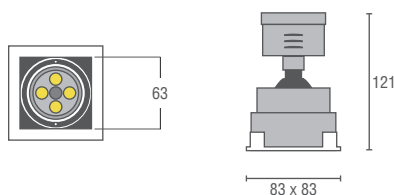

IP20 IP44 ADJ.   LED MR16 0-10V DIM 

Deep recessed lamp position
for good glare control

83mm adjustable square downlight
Mounting method : recessed ceiling mounted
Material : die cast aluminium housing and trim
Standard finishes : matt white / matt black / polished chrome / dark chrome / brushed bronze
IP Rating : IP20 / IP44
Accessories : clear glass / frosted glass / honeycomb louvre
Customized RAL upon request.
Dimmable driver available upon request.
Emergency kit available upon request.

SQ83

Adjustable $\pm 25^\circ$ tilting angle.
Completed with Lumileds / Xicato replaceable COB LED module.
Remote led driver.
Dimension in mm : 83 x 83 x 121 ; Cut hole : 77 x 77

LUMILEDS LED CRI>80

Wattage	Lumen	CCT	BeamAngle
8W	1000lm	2700K	24°
10W	1200lm	3000K 4000K 5000K	45°

XICATO LED CRI>80

Wattage	Lumen	CCT	BeamAngle
8W	1000lm	3000K	24°
10W	1200lm	4000K 5000K	45°

SQ83.MR16

Adjustable $\pm 25^\circ$ tilting angle.
Completed with GU5.3 lamp base for low voltage halogen lamp or led lamp.
Electronic transformer is not included.
Dimension in mm : 83 x 83 x 121 ; Cut hole : 77 x 77