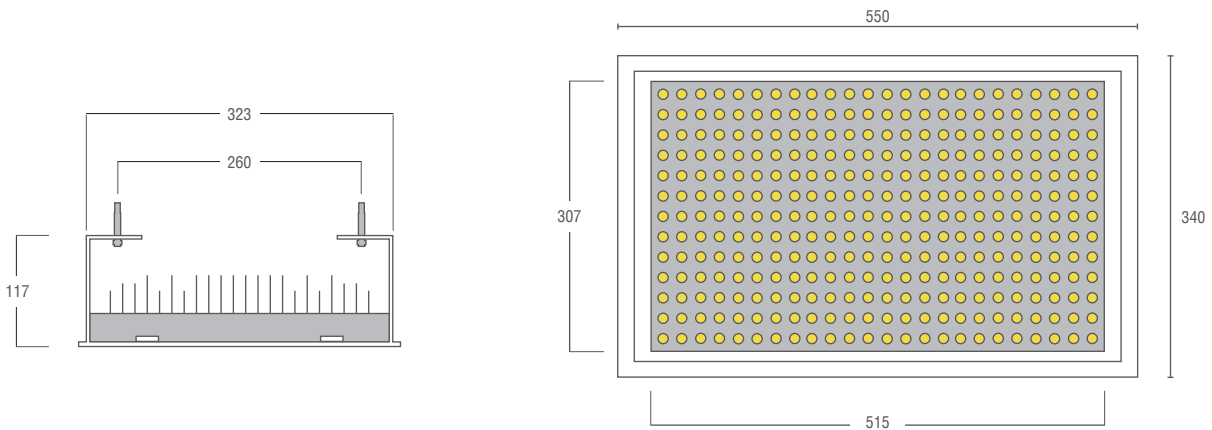

BRILLIANT T

IP65

LED

DIM

Tunnel light.
Mounting method : recessed mounted.
Material : die cast aluminium housing. UV and IR free.
Standard finishes : matt white / matt black / aluminium.
IP Rating : IP65.
Customized RAL upon request.
Dimmable driver available upon request.

BRILLIANT T

Non-adjustable.
Completed with Lumileds led module.
Remote led driver.
Dimension in mm : 340 x 550 x 117

LUMILEDS LED CRI >80

Wattage	Lumen	CCT	Beam Angle
130W	12000lm	2700K	54°
250W	24000lm	3000K	70°
		4000K	
		5000K	