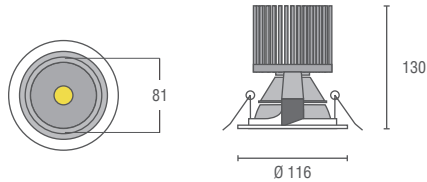

FIXED VERSION

COLOURE <2000lm

Non-adjustable.
Completed with Lumileds replaceable led module.
Remote led driver.
Dimension in mm : Ø116 x 110 ; Cut Hole : Ø105

LUMILEDS LED CRI>80

Wattage	Lumen	CCT	BeamAngle
7W	850lm	2700K	15°
8W	1000lm	3000K	24°
10W	1400lm	4000K	38°
15W	2000lm	5000K	60°

COLOURE 3000lm

Non-adjustable.
Completed with Lumileds replaceable led module.
Remote led driver.
Dimension in mm : Ø116 x 130 ; Cut Hole : Ø105

LUMILEDS LED CRI>80

Wattage	Lumen	CCT	BeamAngle
22W	3000lm	2700K	15°
		3000K	24°
		4000K	38°
		5000K	60°

COLOURE X

Non-adjustable.
Completed with Xicato replaceable led module.
Remote led driver.
Dimension in mm : Ø116 x 141 ; Cut Hole : Ø105

XICATO LED CRI>80

Wattage	Lumen	CCT	BeamAngle
5.7W	400lm	2700K	24°
9.7W	700lm	3000K	40°
13W	1000lm	4000K	60°
17.8W	1300lm		
28.8W	2000lm		

XICATO LED CRI>95

Wattage	Lumen	CCT	BeamAngle
13.4W	700lm	2700K	24°
21.5W	1000lm	3000K	40°
27.7W	1300lm	4000K	60°

ADJUSTABLE VERSION

COLOURE i2000lm

Adjustable 20° tilting angle.
Completed with Lumileds replaceable led module.
Remote led driver.
Dimension in mm : Ø116 x 110 ; Cut Hole : Ø105