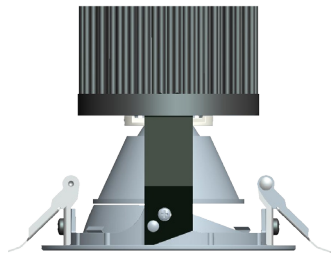

IP20 IP54 ADJ.  LED 0-10V DIM 

Adjustable with Lumileds LED

Non-adjustable with Lumileds LED

Adjustable with Xicato LED

Non-adjustable with Xicato LED

116mm wall wash downlight
Mounting method : recessed ceiling mounted
Material : die cast aluminium housing and trim
Standard finishes : matt white / matt black / polished chrome / dark chrome / brushed bronze
IP Rating : IP20 / IP54
Accessories : clear glass / frosted glass / honeycomb louvre
Customized RAL upon request.
Dimmable driver available upon request.
Emergency kit available upon request.

FIXED VERSION

COLOURE <2000lm

Non-adjustable.
Completed with Lumileds replaceable led module.
Remote led driver.
Dimension in mm : Ø116 x 110 ; Cut Hole : Ø105

LUMILEDS LED CRI>80

Wattage	Lumen	CCT	BeamAngle
7W	850lm	2700K	15°
8W	1000lm	3000K	24°
10W	1400lm	4000K	38°
15W	2000lm	5000K	60°

COLOURE X

Non-adjustable.
Completed with Xicato replaceable led module.
Remote led driver.
Dimension in mm : Ø116 x 141 ; Cut Hole : Ø105

XICATO LED CRI>80

Wattage	Lumen	CCT	BeamAngle
5.7W	400lm	2700K	24°
9.7W	700lm	3000K	40°
13W	1000lm	4000K	60°
17.8W	1300lm		
28.8W	2000lm		

XICATO LED CRI>95

Wattage	Lumen	CCT	BeamAngle
13.4W	700lm	2700K	24°
21.5W	1000lm	3000K	40°
27.7W	1300lm	4000K	60°

ADJUSTABLE VERSION

COLOURE i2000lm

Adjustable 20° tilting angle.
Completed with Lumileds replaceable led module.
Remote led driver.
Dimension in mm : Ø116 x 110 ; Cut Hole : Ø105