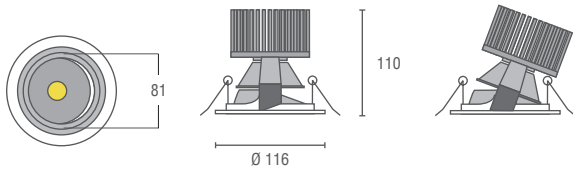

IP20 IP54 ADJ.  LED 0-10V DIM 

Adjustable with Lumileds LED

Non-adjustable with Lumileds LED

Adjustable with Xicato LED

Non-adjustable with Xicato LED

116mm wall wash downlight
Mounting method : recessed ceiling mounted
Material : die cast aluminium housing and trim
Standard finishes : matt white / matt black / polished chrome / dark chrome / brushed bronze
IP Rating : IP20 / IP54
Accessories : clear glass / frosted glass / honeycomb louvre
Customized RAL upon request.
Dimmable driver available upon request.
Emergency kit available upon request.

COLOURE 3000lm

Non-adjustable.
Completed with Lumileds replaceable led module.
Remote led driver.
Dimension in mm : Ø116 x 130 ; Cut Hole : Ø105

LUMILEDS LED CRI>80

Wattage	Lumen	CCT	BeamAngle
22W	3000lm	2700K	15°
		3000K	24°
		4000K	38°
		5000K	60°

COLOURE X

Non-adjustable.
Completed with Xicato replaceable led module.
Remote led driver.
Dimension in mm : Ø116 x 141 ; Cut Hole : Ø105

XICATO LED CRI>80

Wattage	Lumen	CCT	BeamAngle
5.7W	400lm	2700K	24°
9.7W	700lm	3000K	40°
13W	1000lm	4000K	60°
17.8W	1300lm		
28.8W	2000lm		

XICATO LED CRI>95

Wattage	Lumen	CCT	BeamAngle
13.4W	700lm	2700K	24°
21.5W	1000lm	3000K	40°
27.7W	1300lm	4000K	60°

ADJUSTABLE VERSION

COLOURE i2000lm

Adjustable 20° tilting angle.
Completed with Lumileds replaceable led module.
Remote led driver.
Dimension in mm : Ø116 x 110 ; Cut Hole : Ø105