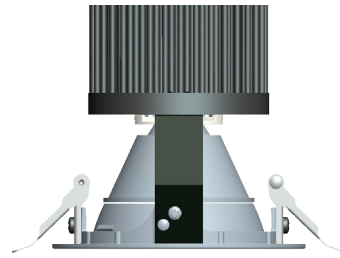

IP20 IP54 ADJ.  LED 0-10V DIM 

Adjustable with Lumileds LED

Non-adjustable with Lumileds LED

Adjustable with Xicato LED

Non-adjustable with Xicato LED

116mm wall wash downlight
Mounting method : recessed ceiling mounted
Material : die cast aluminium housing and trim
Standard finishes : matt white / matt black / polished chrome / dark chrome / brushed bronze
IP Rating : IP20 / IP54
Accessories : clear glass / frosted glass / honeycomb louvre
Customized RAL upon request.
Dimmable driver available upon request.
Emergency kit available upon request.

FIXED VERSION

COLOURE <2000lm

Non-adjustable.
Completed with Lumileds replaceable led module.
Remote led driver.
Dimension in mm : Ø116 x 110 ; Cut Hole : Ø105

LUMILEDS LED CRI>80

Wattage	Lumen	CCT	BeamAngle
7W	850lm	2700K	15°
8W	1000lm	3000K	24°
10W	1400lm	4000K	38°
15W	2000lm	5000K	60°

COLOURE X

Non-adjustable.
Completed with Xicato replaceable led module.
Remote led driver.
Dimension in mm : Ø116 x 141 ; Cut Hole : Ø105

XICATO LED CRI>80

Wattage	Lumen	CCT	BeamAngle
5.7W	400lm	2700K	24°
9.7W	700lm	3000K	40°
13W	1000lm	4000K	60°
17.8W	1300lm		
28.8W	2000lm		

XICATO LED CRI>95

Wattage	Lumen	CCT	BeamAngle
13.4W	700lm	2700K	24°
21.5W	1000lm	3000K	40°
27.7W	1300lm	4000K	60°

ADJUSTABLE VERSION

COLOURE i2000lm

Adjustable 20° tilting angle.
Completed with Lumileds replaceable led module.
Remote led driver.
Dimension in mm : Ø116 x 110 ; Cut Hole : Ø105