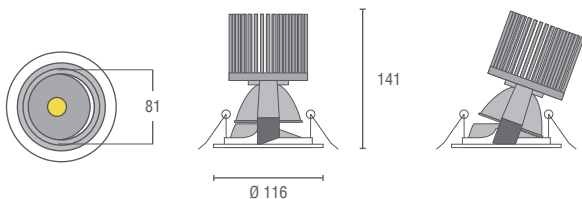

COLOURE X

Non-adjustable.
Completed with Xicato replaceable led module.
Remote led driver.
Dimension in mm : Ø116 x 141 ; Cut Hole : Ø105

XICATO LED CRI>80

Wattage	Lumen	CCT	BeamAngle
5.7W	400lm	2700K	24°
9.7W	700lm	3000K	40°
13W	1000lm	4000K	60°
17.8W	1300lm		
28.8W	2000lm		

XICATO LED CRI>95

Wattage	Lumen	CCT	BeamAngle
13.4W	700lm	2700K	24°
21.5W	1000lm	3000K	40°
27.7W	1300lm	4000K	60°

ADJUSTABLE VERSION

COLOURE i2000lm

Adjustable 20° tilting angle.
Completed with Lumileds replaceable led module.
Remote led driver.
Dimension in mm : Ø116 x 110 ; Cut Hole : Ø105

LUMILEDS LED CRI>80

Wattage	Lumen	CCT	BeamAngle
7W	850lm	2700K	15°
8W	1000lm	3000K	24°
10W	1400lm	4000K	38°
15W	2000lm	5000K	60°

COLOURE i3000lm

Adjustable 20° tilting angle.
Completed with Lumileds replaceable led module.
Remote led driver.
Dimension in mm : Ø116 x 130 ; Cut Hole : Ø105

LUMILEDS LED CRI>80

Wattage	Lumen	CCT	BeamAngle
22W	3000lm	2700K	15°
		3000K	24°
		4000K	38°
		5000K	60°

COLOURE iX

Adjustable 20° tilting angle.
Completed with Xicato replaceable led module.
Remote led driver.
Dimension in mm : Ø116 x 141 ; Cut Hole : Ø105