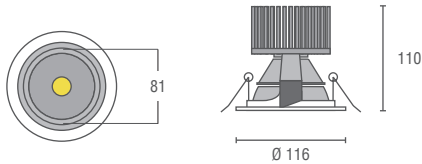

IP20 IP54 ADJ.  LED 0-10V DIM 

Adjustable with Lumileds LED

Non-adjustable with Lumileds LED

Adjustable with Xicato LED

Non-adjustable with Xicato LED

116mm wall wash downlight
Mounting method : recessed ceiling mounted
Material : die cast aluminium housing and trim
Standard finishes : matt white / matt black / polished chrome / dark chrome / brushed bronze
IP Rating : IP20 / IP54
Accessories : clear glass / frosted glass / honeycomb louvre
Customized RAL upon request.
Dimmable driver available upon request.
Emergency kit available upon request.

FIXED VERSION

COLOURE <2000lm

Non-adjustable.
Completed with Lumileds replaceable led module.
Remote led driver.
Dimension in mm : Ø116 x 110 ; Cut Hole : Ø105

LUMILEDS LED CRI>80

Wattage	Lumen	CCT	BeamAngle
7W	850lm	2700K	15°
8W	1000lm	3000K	24°
10W	1400lm	4000K	38°
15W	2000lm	5000K	60°

COLOURE X

Non-adjustable.
Completed with Xicato replaceable led module.
Remote led driver.
Dimension in mm : Ø116 x 141 ; Cut Hole : Ø105

XICATO LED CRI>80

Wattage	Lumen	CCT	BeamAngle
5.7W	400lm	2700K	24°
9.7W	700lm	3000K	40°
13W	1000lm	4000K	60°
17.8W	1300lm		
28.8W	2000lm		

XICATO LED CRI>95

Wattage	Lumen	CCT	BeamAngle
13.4W	700lm	2700K	24°
21.5W	1000lm	3000K	40°
27.7W	1300lm	4000K	60°

ADJUSTABLE VERSION

COLOURE i2000lm

Adjustable 20° tilting angle.
Completed with Lumileds replaceable led module.
Remote led driver.
Dimension in mm : Ø116 x 110 ; Cut Hole : Ø105