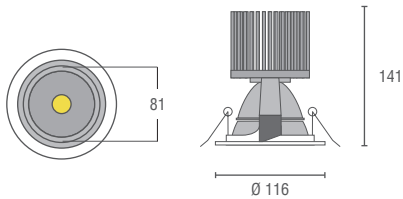

FIXED VERSION

COLOURE <2000lm

Non-adjustable.
Completed with Lumileds replaceable led module.
Remote led driver.
Dimension in mm : Ø116 x 110 ; Cut Hole : Ø105

LUMILEDS LED CRI>80

Wattage	Lumen	CCT	BeamAngle
7W	850lm	2700K	15°
8W	1000lm	3000K	24°
10W	1400lm	4000K	38°
15W	2000lm	5000K	60°

COLOURE 3000lm

Non-adjustable.
Completed with Lumileds replaceable led module.
Remote led driver.
Dimension in mm : Ø116 x 130 ; Cut Hole : Ø105

LUMILEDS LED CRI>80

Wattage	Lumen	CCT	BeamAngle
22W	3000lm	2700K	15°
		3000K	24°
		4000K	38°
		5000K	60°

COLOURE X

Non-adjustable.
Completed with Xicato replaceable led module.
Remote led driver.
Dimension in mm : Ø116 x 141 ; Cut Hole : Ø105

XICATO LED CRI>80

Wattage	Lumen	CCT	BeamAngle
5.7W	400lm	2700K	24°
9.7W	700lm	3000K	40°
13W	1000lm	4000K	60°
17.8W	1300lm		
28.8W	2000lm		

XICATO LED CRI>95

Wattage	Lumen	CCT	BeamAngle
13.4W	700lm	2700K	24°
21.5W	1000lm	3000K	40°
27.7W	1300lm	4000K	60°

ADJUSTABLE VERSION

COLOURE i2000lm

Adjustable 20° tilting angle.
Completed with Lumileds replaceable led module.
Remote led driver.
Dimension in mm : Ø116 x 110 ; Cut Hole : Ø105