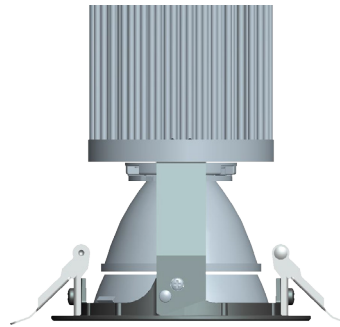

IP20 IP54 ADJ.  LED 0-10V DIM 

Adjustable with Lumileds LED

Non-adjustable with Lumileds LED

Adjustable with Xicato LED

Non-adjustable with Xicato LED

116mm wall wash downlight
Mounting method : recessed ceiling mounted
Material : die cast aluminium housing and trim
Standard finishes : matt white / matt black / polished chrome / dark chrome / brushed bronze
IP Rating : IP20 / IP54
Accessories : clear glass / frosted glass / honeycomb louvre
Customized RAL upon request.
Dimmable driver available upon request.
Emergency kit available upon request.

FIXED VERSION

COLOURE <2000lm

Non-adjustable.
Completed with Lumileds replaceable led module.
Remote led driver.
Dimension in mm : Ø116 x 110 ; Cut Hole : Ø105

LUMILEDS LED CRI>80

Wattage	Lumen	CCT	BeamAngle
7W	850lm	2700K	15°
8W	1000lm	3000K	24°
10W	1400lm	4000K	38°
15W	2000lm	5000K	60°

COLOURE X

Non-adjustable.
Completed with Xicato replaceable led module.
Remote led driver.
Dimension in mm : Ø116 x 141 ; Cut Hole : Ø105

XICATO LED CRI>80

Wattage	Lumen	CCT	BeamAngle
5.7W	400lm	2700K	24°
9.7W	700lm	3000K	40°
13W	1000lm	4000K	60°
17.8W	1300lm		
28.8W	2000lm		

XICATO LED CRI>95

Wattage	Lumen	CCT	BeamAngle
13.4W	700lm	2700K	24°
21.5W	1000lm	3000K	40°
27.7W	1300lm	4000K	60°

ADJUSTABLE VERSION

COLOURE i2000lm

Adjustable 20° tilting angle.
Completed with Lumileds replaceable led module.
Remote led driver.
Dimension in mm : Ø116 x 110 ; Cut Hole : Ø105