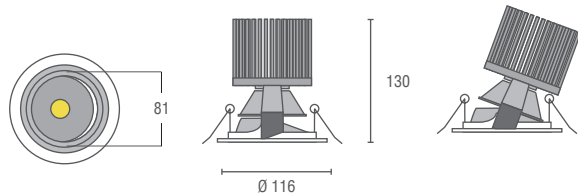

COLOURE X

Non-adjustable.
Completed with Xicato replaceable led module.
Remote led driver.
Dimension in mm : Ø116 x 141 ; Cut Hole : Ø105

XICATO LED CRI>80

Wattage	Lumen	CCT	BeamAngle
5.7W	400lm	2700K	24°
9.7W	700lm	3000K	40°
13W	1000lm	4000K	60°
17.8W	1300lm		
28.8W	2000lm		

XICATO LED CRI>95

Wattage	Lumen	CCT	BeamAngle
13.4W	700lm	2700K	24°
21.5W	1000lm	3000K	40°
27.7W	1300lm	4000K	60°

ADJUSTABLE VERSION

COLOURE i2000lm

Adjustable 20° tilting angle.
Completed with Lumileds replaceable led module.
Remote led driver.
Dimension in mm : Ø116 x 110 ; Cut Hole : Ø105

LUMILEDS LED CRI>80

Wattage	Lumen	CCT	BeamAngle
7W	850lm	2700K	15°
8W	1000lm	3000K	24°
10W	1400lm	4000K	38°
15W	2000lm	5000K	60°

COLOURE i3000lm

Adjustable 20° tilting angle.
Completed with Lumileds replaceable led module.
Remote led driver.
Dimension in mm : Ø116 x 130 ; Cut Hole : Ø105

LUMILEDS LED CRI>80

Wattage	Lumen	CCT	BeamAngle
22W	3000lm	2700K	15°
		3000K	24°
		4000K	38°
		5000K	60°

COLOURE iX

Adjustable 20° tilting angle.
Completed with Xicato replaceable led module.
Remote led driver.
Dimension in mm : Ø116 x 141 ; Cut Hole : Ø105