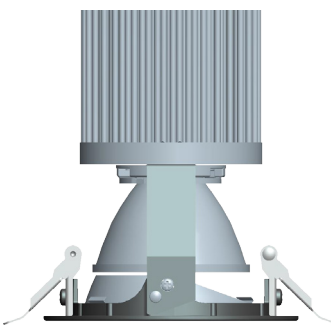

IP20 IP54 ADJ.  LED 0-10V DIM 

Adjustable with Lumileds LED

Non-adjustable with Lumileds LED

Adjustable with Xicato LED

Non-adjustable with Xicato LED

116mm wall wash downlight
Mounting method : recessed ceiling mounted
Material : die cast aluminium housing and trim
Standard finishes : matt white / matt black / polished chrome / dark chrome / brushed bronze
IP Rating : IP20 / IP54
Accessories : clear glass / frosted glass / honeycomb louvre
Customized RAL upon request.
Dimmable driver available upon request.
Emergency kit available upon request.

FIXED VERSION

COLOURE <2000lm

Non-adjustable.
Completed with Lumileds replaceable led module.
Remote led driver.
Dimension in mm : Ø116 x 110 ; Cut Hole : Ø105

LUMILEDS LED CRI>80

Wattage	Lumen	CCT	BeamAngle
7W	850lm	2700K	15°
8W	1000lm	3000K	24°
10W	1400lm	4000K	38°
15W	2000lm	5000K	60°

COLOURE X

Non-adjustable.
Completed with Xicato replaceable led module.
Remote led driver.
Dimension in mm : Ø116 x 141 ; Cut Hole : Ø105

XICATO LED CRI>80

Wattage	Lumen	CCT	BeamAngle
5.7W	400lm	2700K	24°
9.7W	700lm	3000K	40°
13W	1000lm	4000K	60°
17.8W	1300lm		
28.8W	2000lm		

XICATO LED CRI>95

Wattage	Lumen	CCT	BeamAngle
13.4W	700lm	2700K	24°
21.5W	1000lm	3000K	40°
27.7W	1300lm	4000K	60°

ADJUSTABLE VERSION

COLOURE i2000lm

Adjustable 20° tilting angle.
Completed with Lumileds replaceable led module.
Remote led driver.
Dimension in mm : Ø116 x 110 ; Cut Hole : Ø105