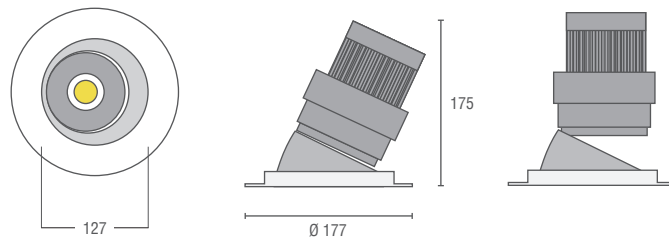

IP20 IP44 ADJ.   LED 0-10V DIM 

177mm adjustable wall wash downlight
 Mounting method : recessed ceiling mounted
 Material : die cast aluminium housing
 Standard finishes : matt white / matt black / polished chrome / dark chrome / brushed bronze
 IP Rating : IP20 / IP44
 Accessories : clear glass / frosted glass / honeycomb louvre
 Customized RAL upon request.
 Dimmable driver available upon request.
 Emergency kit available upon request.

FACADE

Adjustable 25° tilting angle.
 Completed with Philips / Lumileds / Xicato
 replaceable led module.
 Dimension in mm : Ø177 x 175
 Cut Hole : Ø155

PHILIPS LED CRI>80

Wattage	Lumen	CCT	BeamAngle
15W	1400lm	3000K	27°
30W	3000lm	4000K	37°