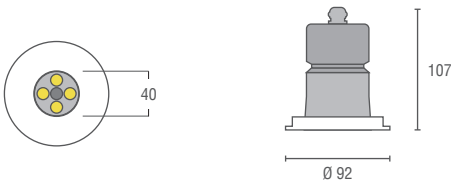

IP65 MR16 0-10V DIM

92mm waterproof downlight
 Mounting method : recessed ceiling mounted
 Material : die cast aluminium housing and trim
 Standard finishes : matt white / matt black
 IP Rating : IP65
 Accessories : clear glass / frosted glass
 Customized RAL upon request.
 Dimmable driver available upon request.
 Emergency kit available upon request.

BUCO

Non-adjustable.
 Completed with Gu5.3 lamp base for low voltage halogen lamp or led lamp.
 Electronic transformer is not included.
 Dimension in mm : Ø92 x 107 ; Cut hole : Ø80

LOW VOLTAGE HALOGEN / LED LAMP

Lamp Base	Voltage
GU5.3	12V

BUCO SQ

Non-adjustable.
 Completed with Gu5.3 lamp base for low voltage halogen lamp or led lamp.
 Electronic transformer is not included.
 Dimension in mm : 92 x 92 x 108 ; Cut hole : 80 x 80