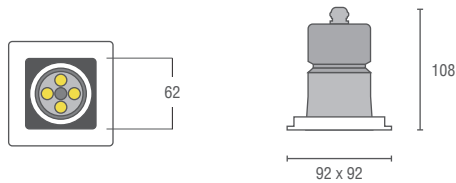

IP65 MR16 0-10V DIM

92mm waterproof downlight
 Mounting method : recessed ceiling mounted
 Material : die cast aluminium housing and trim
 Standard finishes : matt white / matt black
 IP Rating : IP65
 Accessories : clear glass / frosted glass
 Customized RAL upon request.
 Dimmable driver available upon request.
 Emergency kit available upon request.

BUCO

Non-adjustable.
 Completed with Gu5.3 lamp base for low voltage halogen lamp or led lamp.
 Electronic transformer is not included.
 Dimension in mm : Ø92 x 107 ; Cut hole : Ø80

LOW VOLTAGE HALOGEN / LED LAMP

Lamp Base	Voltage
GU5.3	12V

BUCO SQ

Non-adjustable.
 Completed with Gu5.3 lamp base for low voltage halogen lamp or led lamp.
 Electronic transformer is not included.
 Dimension in mm : 92 x 92 x 108 ; Cut hole : 80 x 80