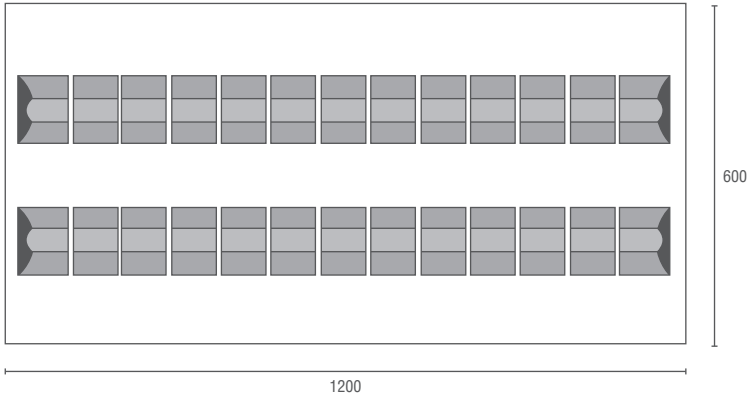

TROFFER 24

IP20  LED DIM 

1200 x 600mm LED batten
 Mounting method : recessed ceiling mounted. Powder coated steel housing
 Standard finishes : matt white
 IP Rating : IP20
 Customized RAL upon request.
 Dimmable driver available upon request.

TROFFER 24

Completed with Philips led module.
 Integrated led driver.
 Dimension in mm : 1200 x 600 x 79

PHILIPS CERTAFLUX LED CRI 80			
Wattage	Lumen	CCT	Beam Angle
50W	6200lm	3000K	120°
72W	8800lm	4000K	
		6500K	